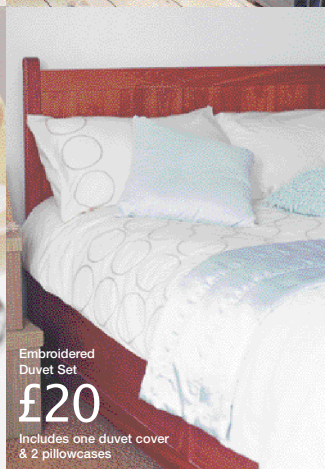

Embroidered
Duvet Set

£20

Includes one duvet cover
& 2 pillowcases

Unit 11A, Crown Point
Retail Park, Leeds.
Tel: 0113 386 8100

Mon to Fri 9am - 8pm, Sat 9am - 7pm, Sun 11am - 5pm